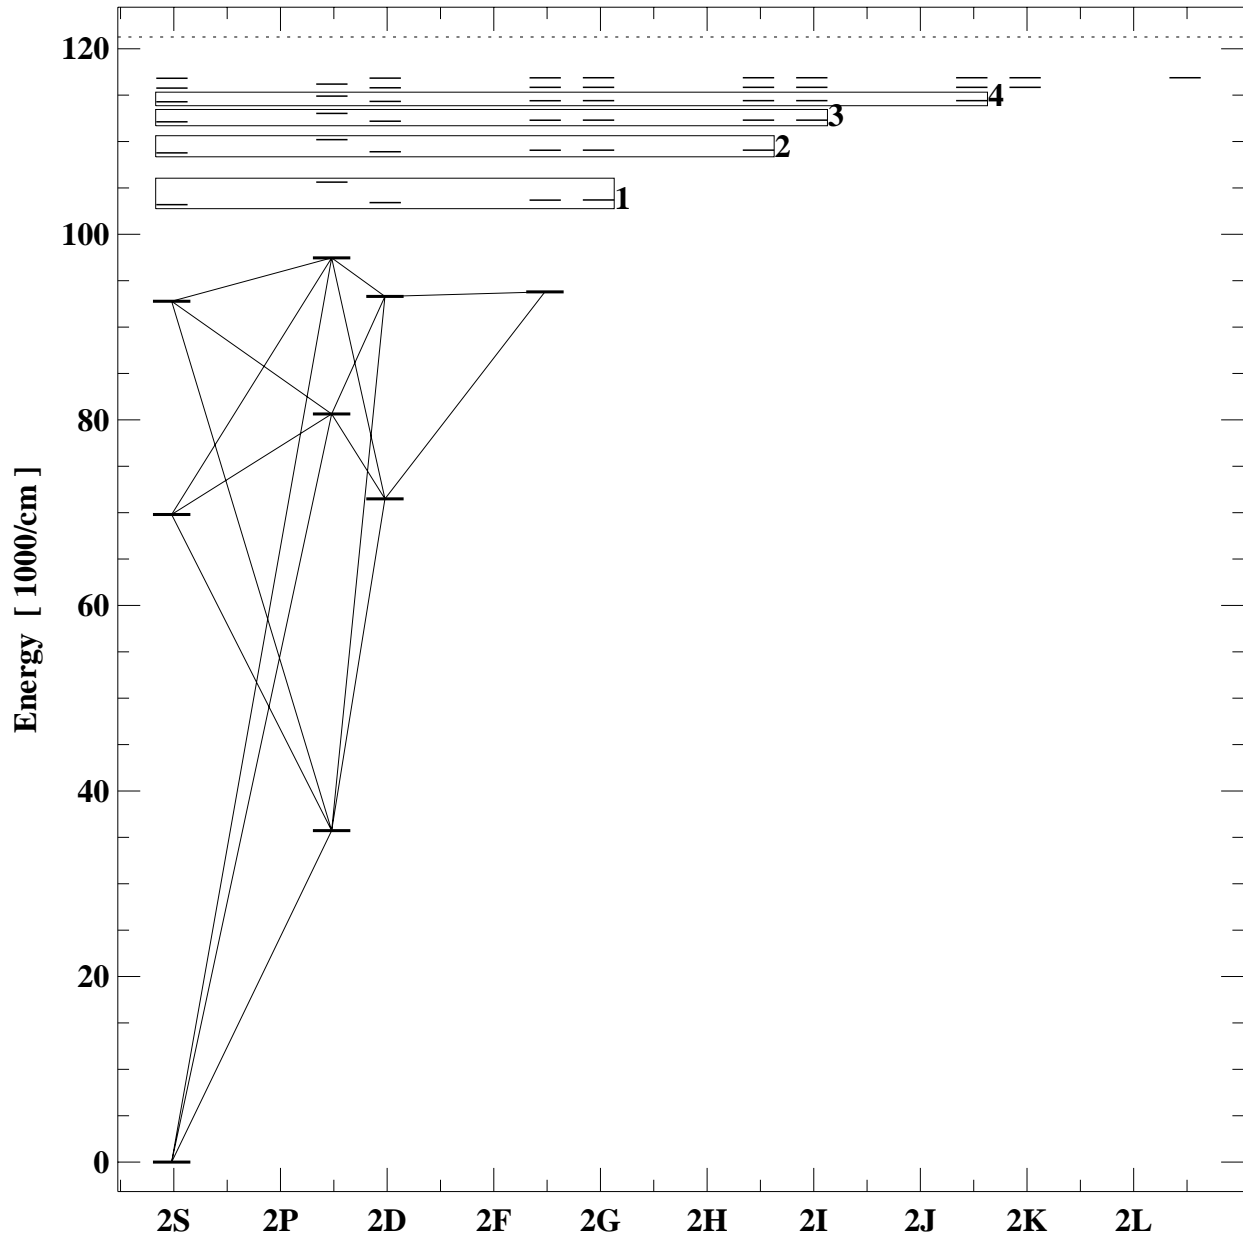

Grotrian diagram for mg2

selected 9 Levels, 4 SuperLevels : 59 allowed transitions

(Z=12, ne=11)