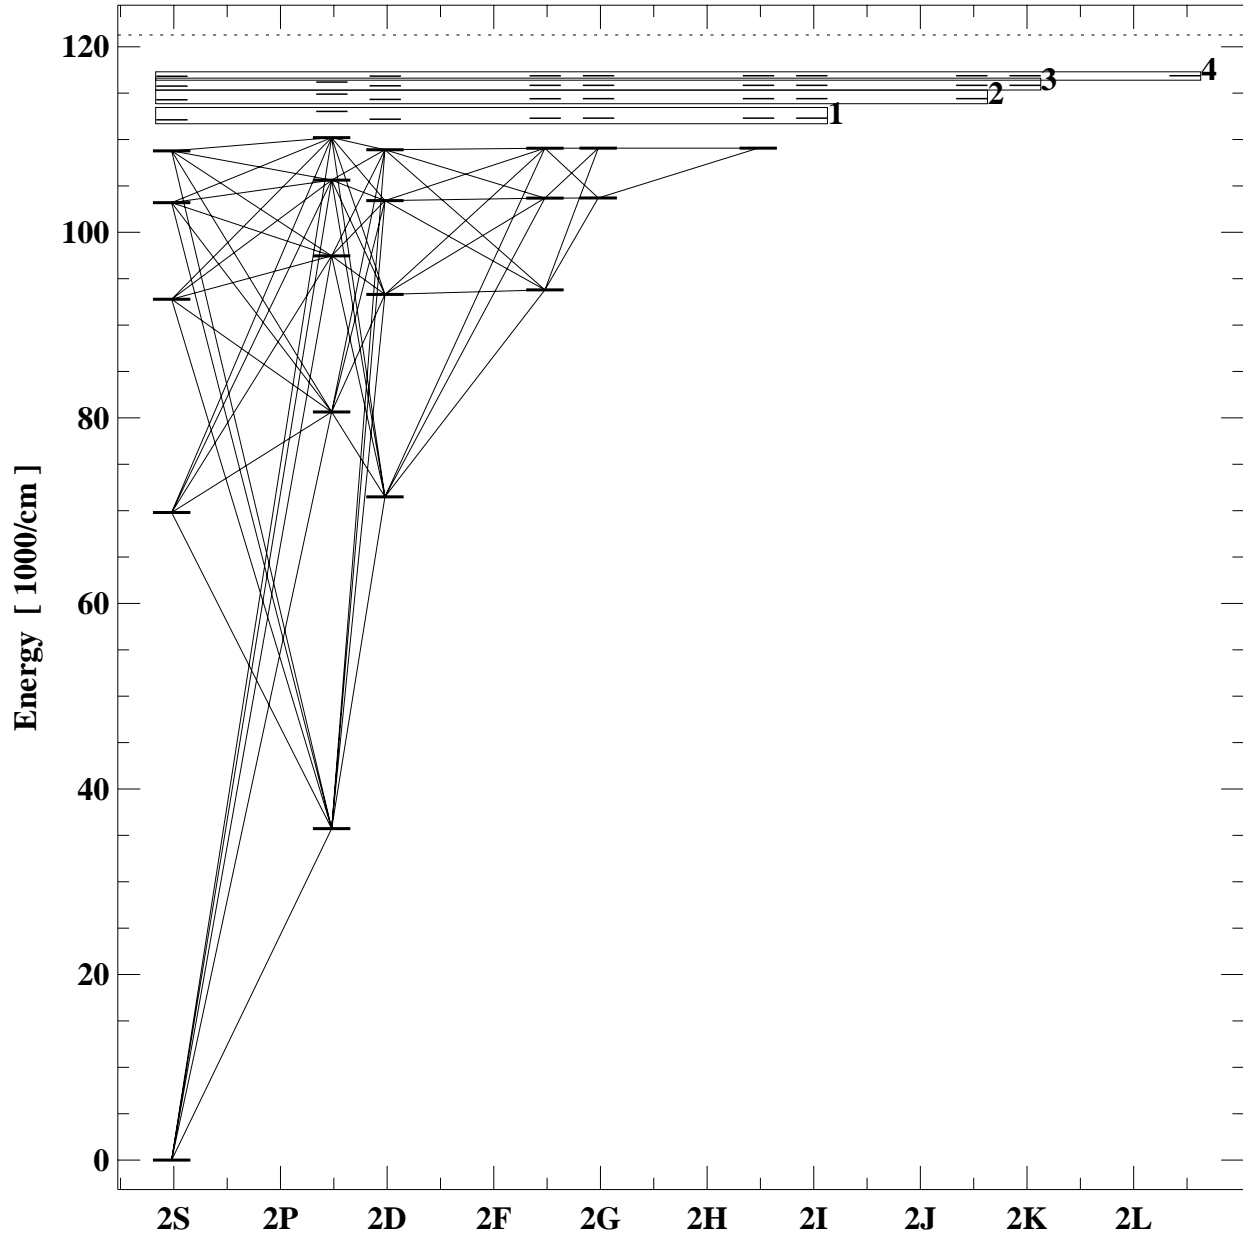

Grotrian diagram for mg2

selected 20 Levels, 4 SuperLevels : 146 allowed transitions

(Z=12, ne=11)