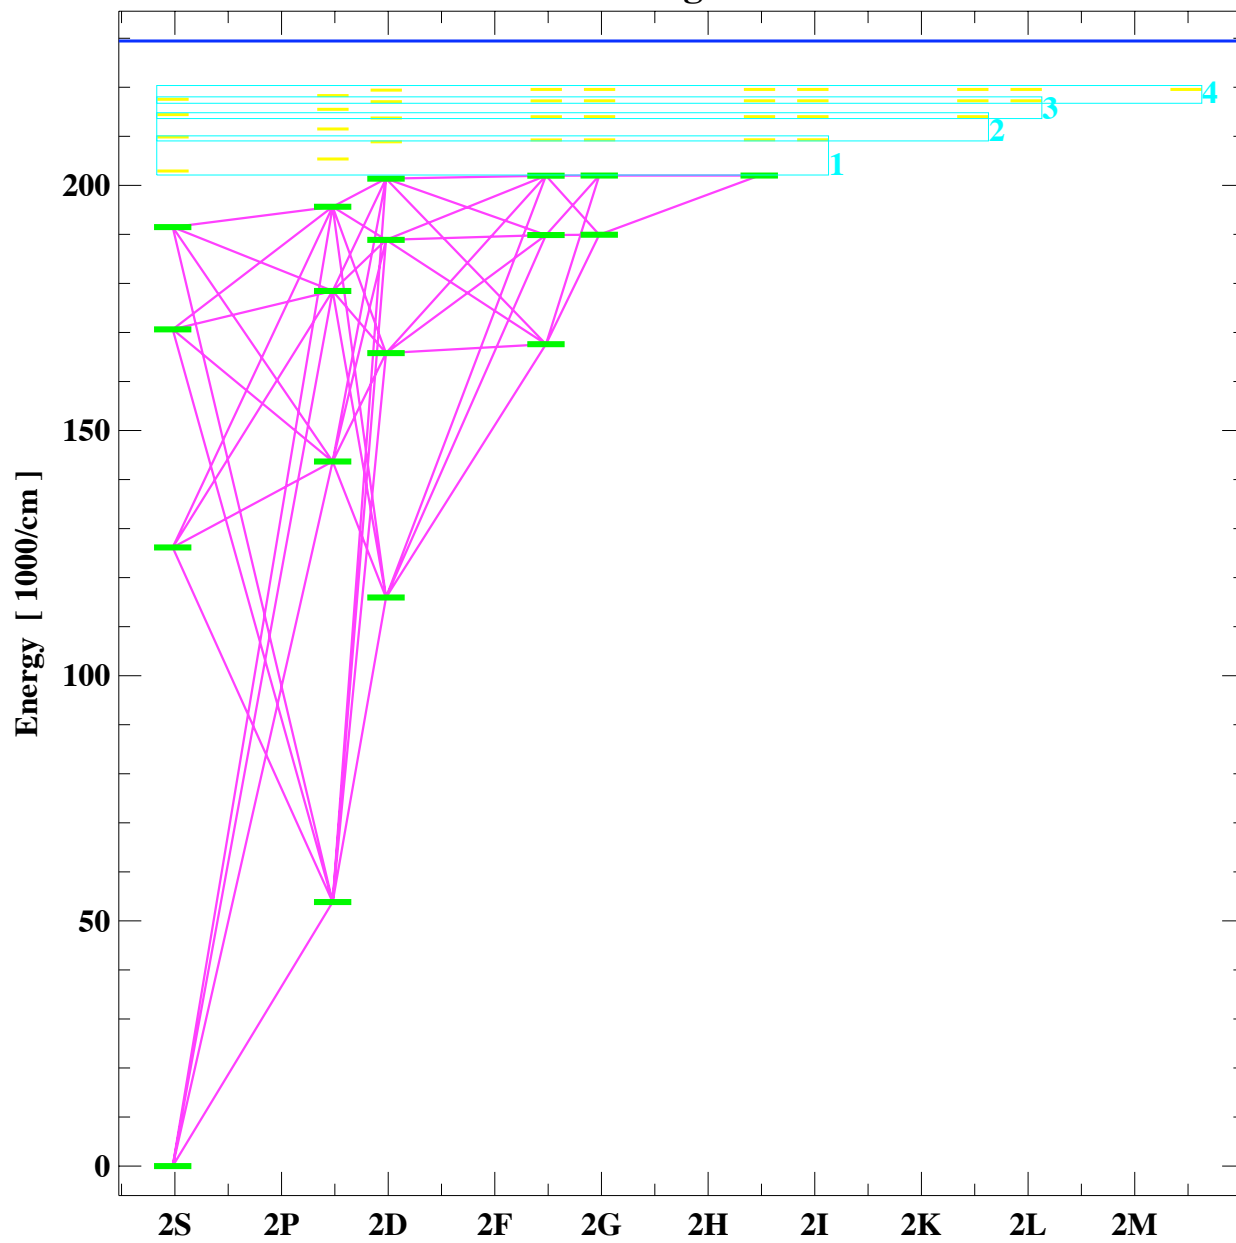

Grotrian diagram for al3

selected 18 Levels, 4 SuperLevels : 130 allowed transitions

(Z=13, ne=11)