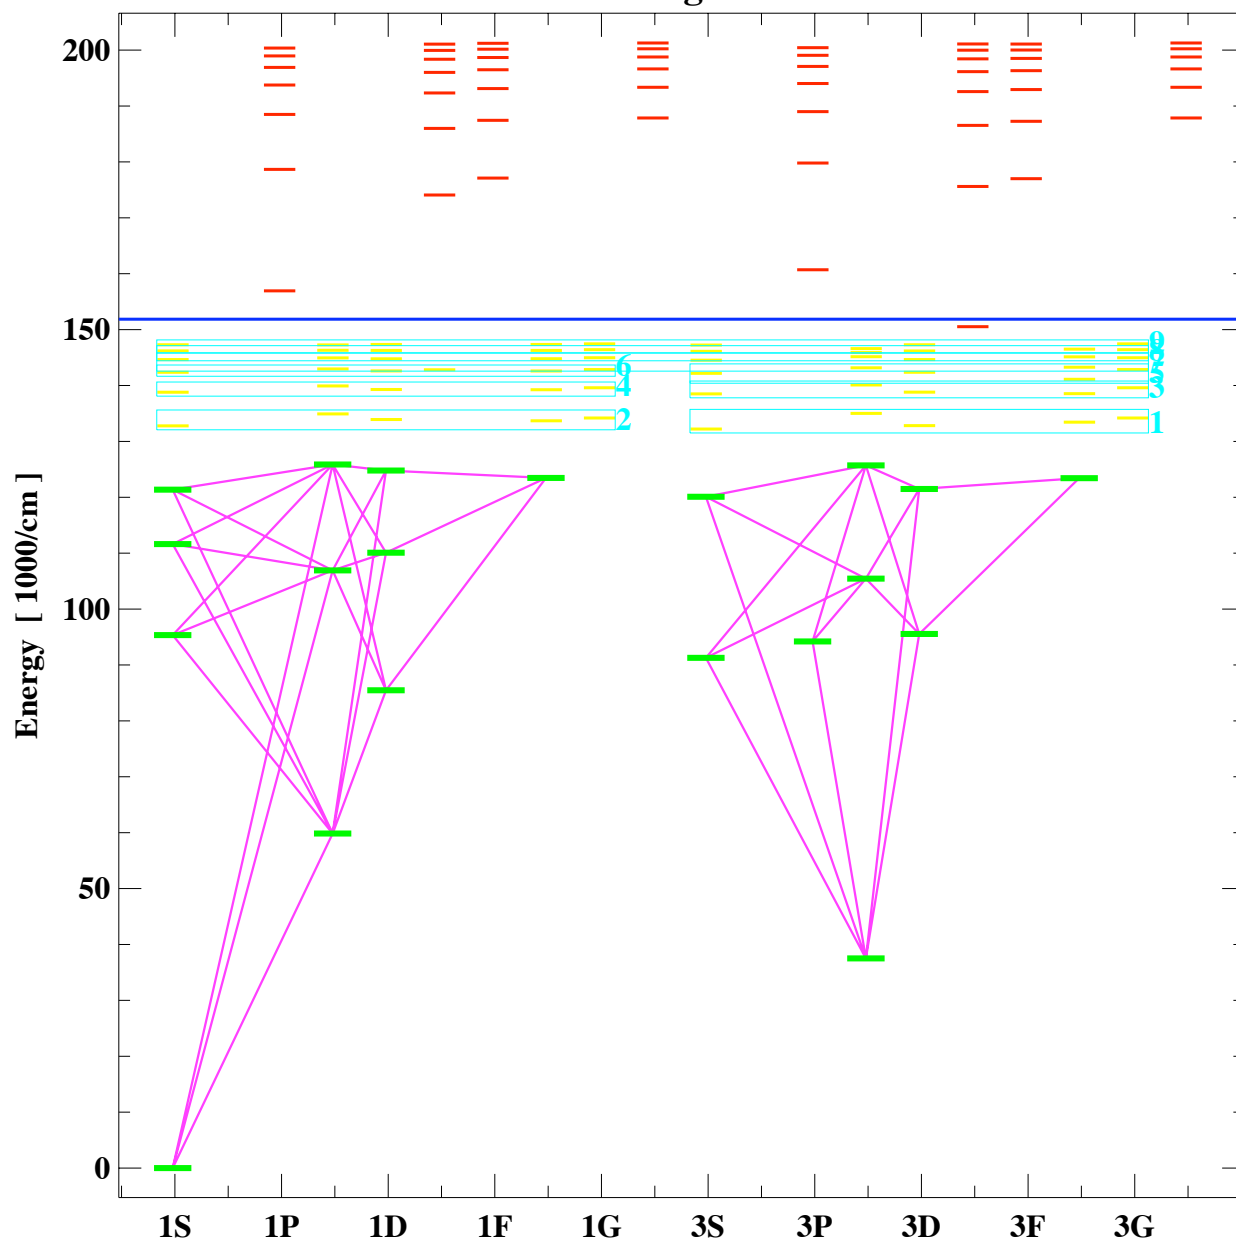

Grotrian diagram for al2

selected 20 Levels, 9 SuperLevels : 188 allowed transitions

(Z=13, n_e=12)